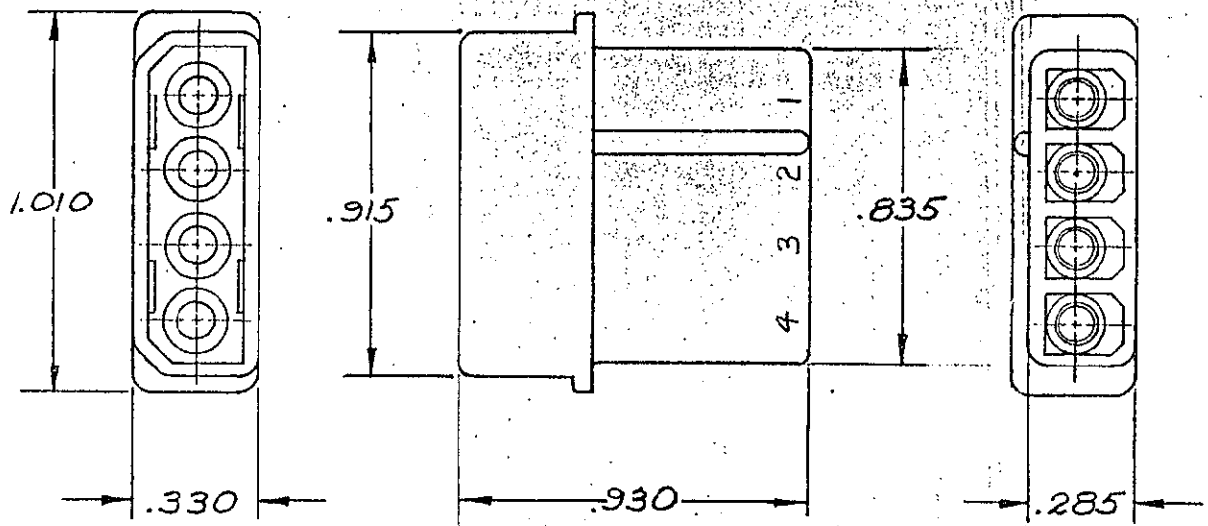

NUMBER
480426

1. THIS CAP TO BE USED WITH PLUGS 480424 & 480425.
2. TO BE USED WITH MATE-N-LOK PINS.

HOUSING	COLOR	REMARKS
1-480426-0	NATURAL	
1-480426-9	BLACK	
3-480426-0	NATURAL	HI-TEMP

DIMENSIONS IN INCHES. DO NOT SCALE PRINT.

CUSTOMER COPY
REFERENCE ONLY

MATERIAL AND FINISH
NYLON

TE TE Connectivity

CLASS .086 PIN HOUSING

H1 REVISED PER ECO-11-005294 RK HMR 19APR 11

WIRE — RANGE — INSULATION
#

TYPE #

LTR REVISION RECORD DR CHK DATE

TOLERANCE EXCEPT AS NOTED ± .015 ± 1° 0' SCALE 2:1

LOC CM A NO 480426 REV H1

DR *J.R. Kunkle* 12/27/66 DE *J.R. KUNKLE* 12/27/66

NAME 4-CIRCUIT MATE-N-LOK CAP

PRINTED BY
53